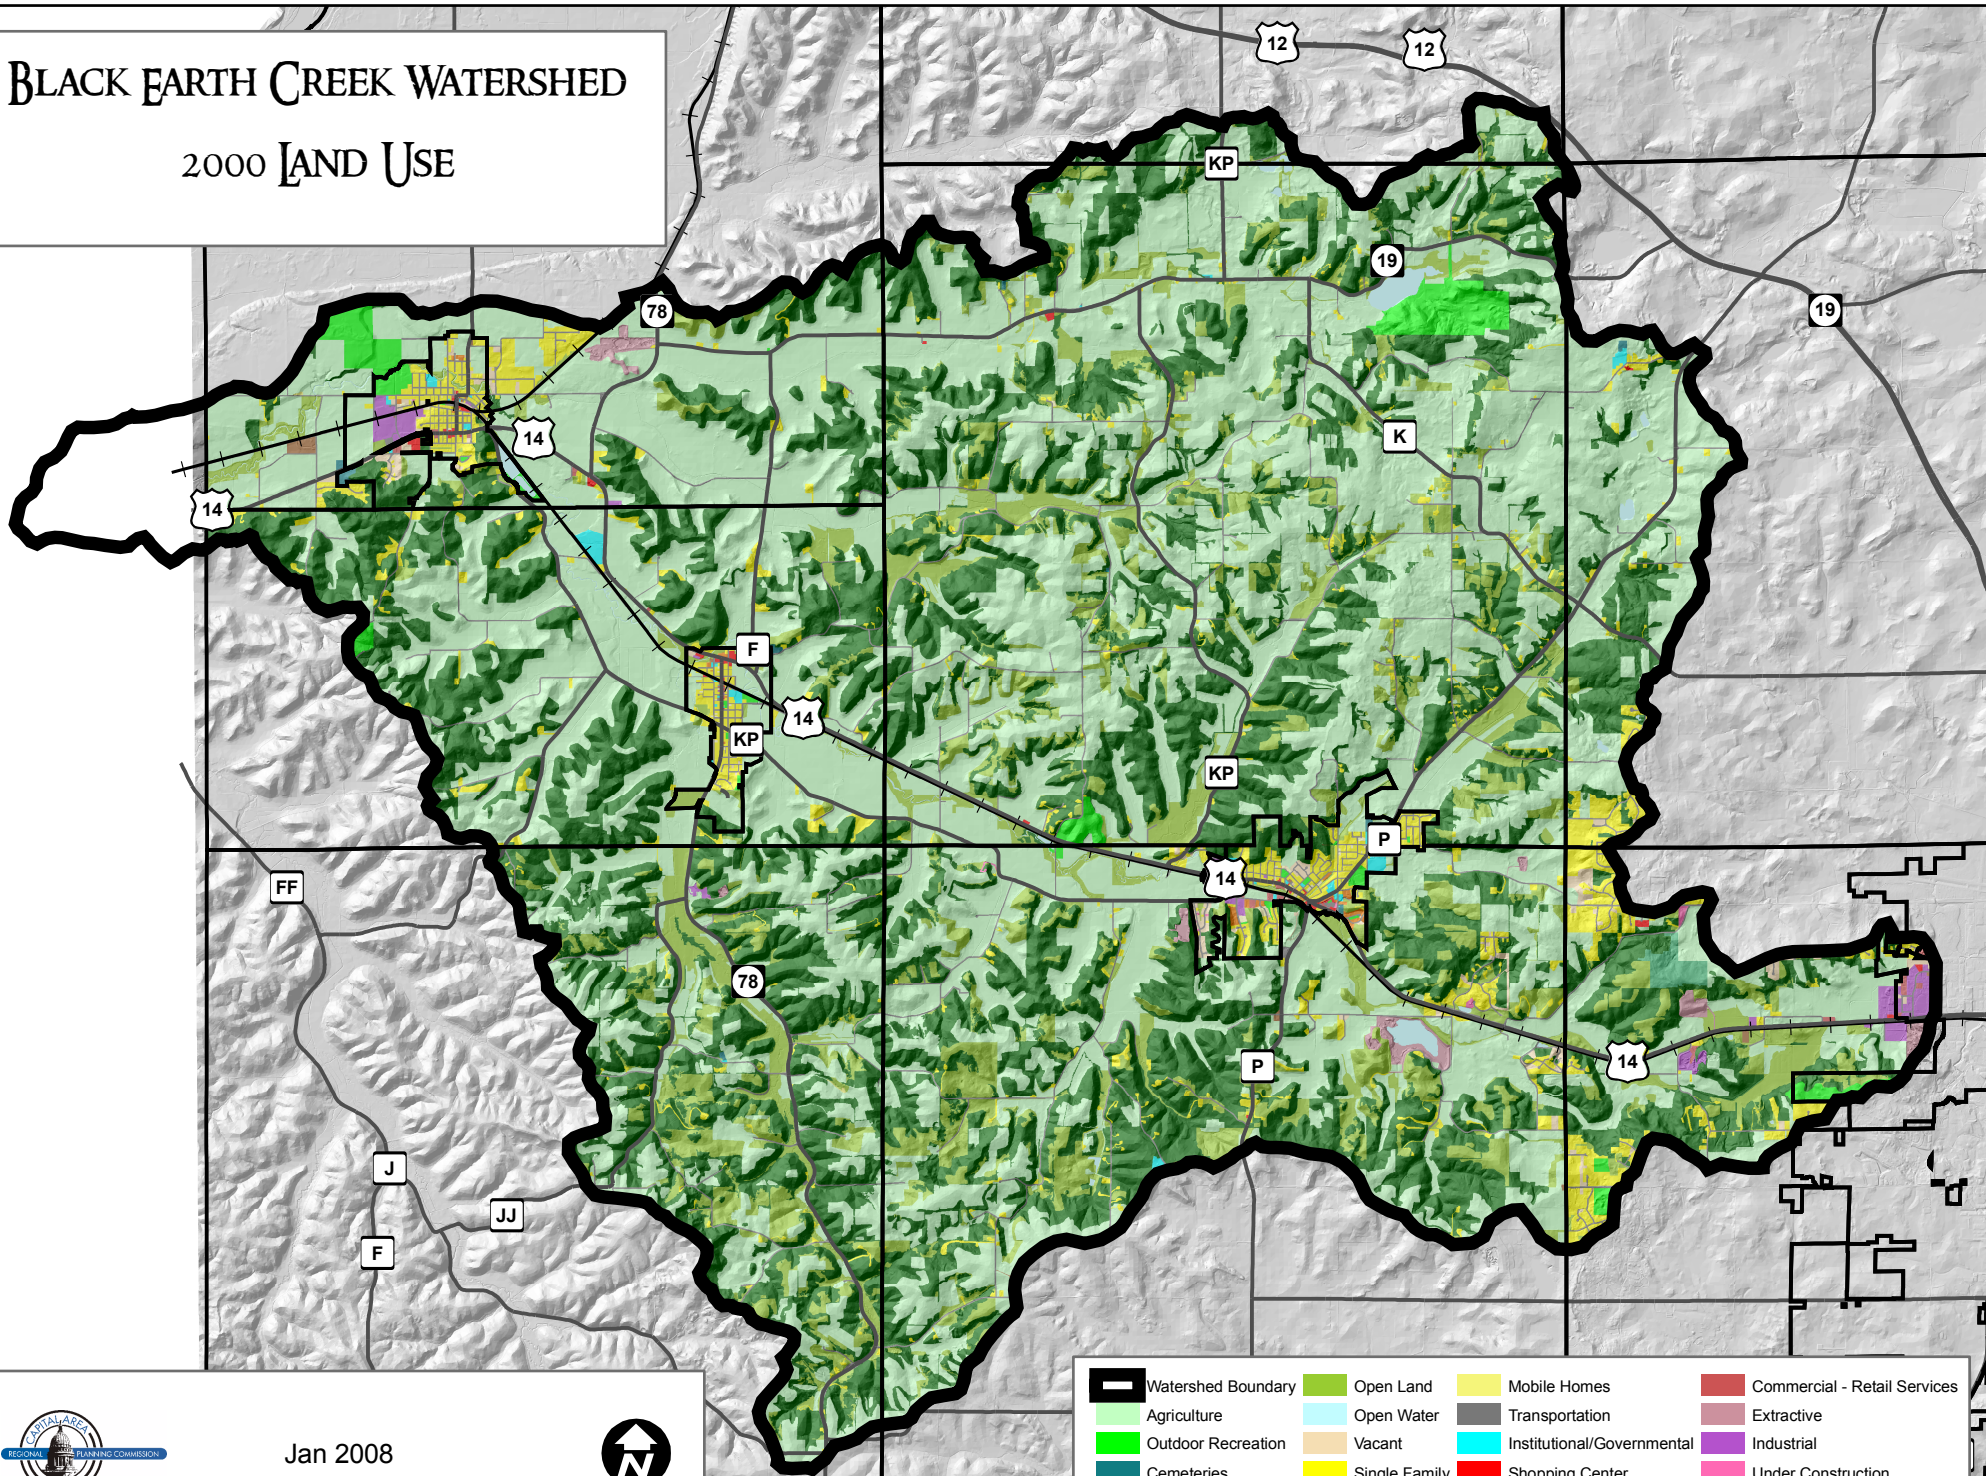

BLACK EARTH CREEK WATERSHED

2000 LAND USE

Watershed Boundary	Open Land	Mobile Homes	Commercial - Retail Services
Agriculture	Open Water	Transportation	Extractive
Outdoor Recreation	Vacant	Institutional/Governmental	Industrial
Cemeteries	Single Family	Shopping Center	Under Construction
Commercial Forest	Two Family	Communication/Utilities	
Woodland	Multi-Family	Commercial - Retail Sales	